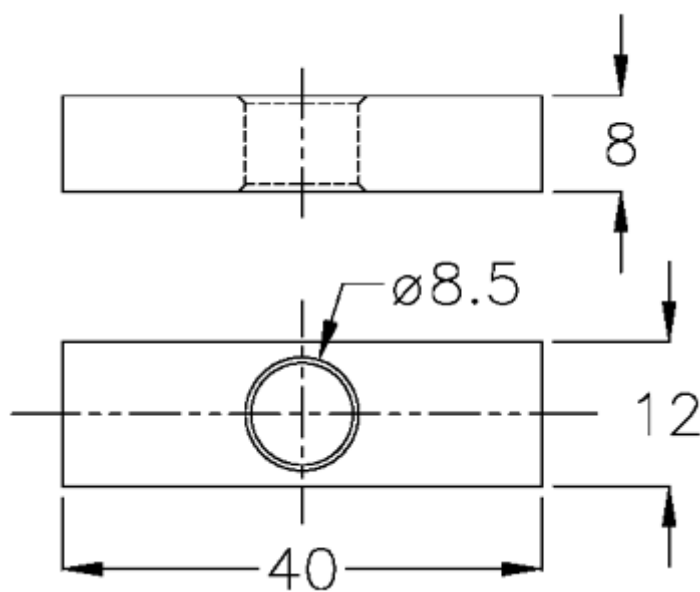

Data Sheet

Article number: 0581421003
Description: Hepco MCS 1-242-1003
Cross Connector 12x40

Measures

Size = 12x40
Weight (kg) = 0.03